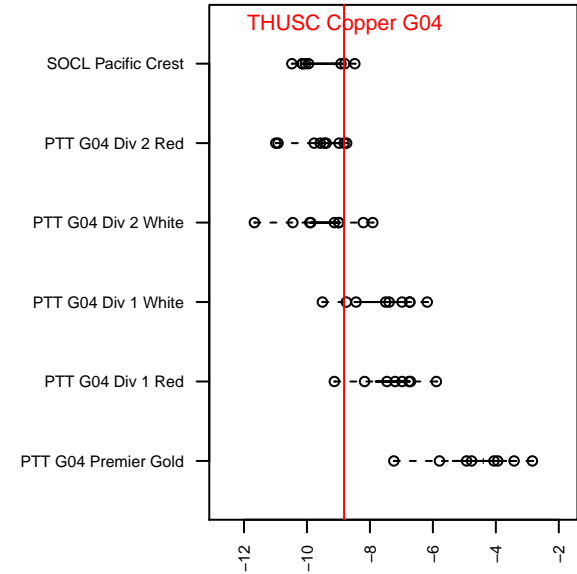

THUSC Copper G04

Tualatin Hills United SC
 Tualatin Hills, OR
 G04 total strength=241
 attack=0.17 defense=0.12
 fall league = PTT G04 Div 2 Red
 spr league = Spr OYS G04 Div 2 Red

alt names used:
 THUSC United Copper
 THUSC United Copper
 THUSC United Copper

Venues played:
 2015 PTT G04 Division 2 Red
 2015 OYS Founders Cup G04
 2015 Spr OYS G04 Division 2 Red

THUSC Copper G04
 Dots are actual minus expected GF (blue circles) and GA (red triangles).
 Blue line is smoothed change in attack strength. Red is smoothed change in defense strength.

**attack and defense variance (black dot)
relative to other teams
and top 10 in region**

**attack and defense rating
relative to others at age
and all opponents in last 13 months**

Performance relative to 13 month average